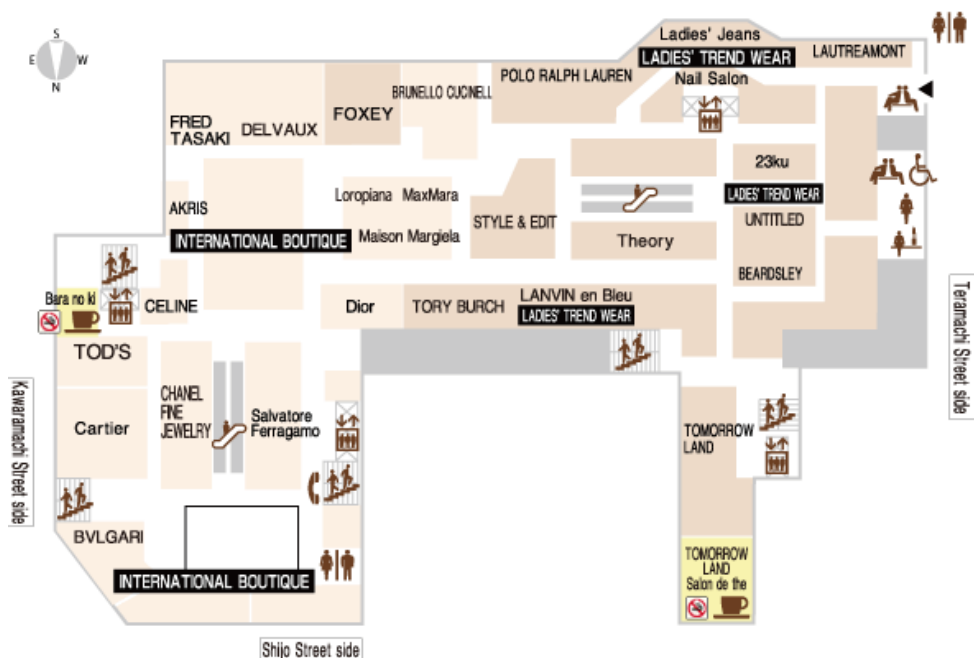

ELEVATOR

ESCALATOR

STAIRS

LADIES AND MENS RESTROOM

WHEELCHAIR ACCESSIBLE RESTROOM

PUBLIC TELEPHONE

TEA ROOM

RESTAURANT (JAPANESE/CHINESE)

RESTAURANT

Coin operated locker

REST AREA

RESTAURANT CONCIERGE

NO SMOKING ALL DAY

- | | | | | |
|--|---|--|--|--|
|  ELEVATOR |  ESCALATOR |  STAIRS |  LADIES AND MENS RESTROOM |  LADIES' RESTROOM |
|  WHEELCHAIR ACCESSIBLE RESTROOM |  PUBLIC TELEPHONE |  TEA ROOM |  NO SMOKING ALL DAY | |
|  REST AREA |  パウダールーム ※フィッティングルーム | | | |

ELEVATOR

ESCALATOR

STAIRS

LADIES' AND MENS RESTROOM

LADIES' RESTROOM

WHEELCHAIR ACCESSIBLE RESTROOM

PUBLIC TELEPHONE

RESTAURANT (JAPANESE/CHINESE)

TEA ROOM

REST AREA

NO SMOKING ALL DAY

パウダールーム

ELEVATOR

ESCALATOR

STAIRS

LADIES' AND MEN'S RESTROOM