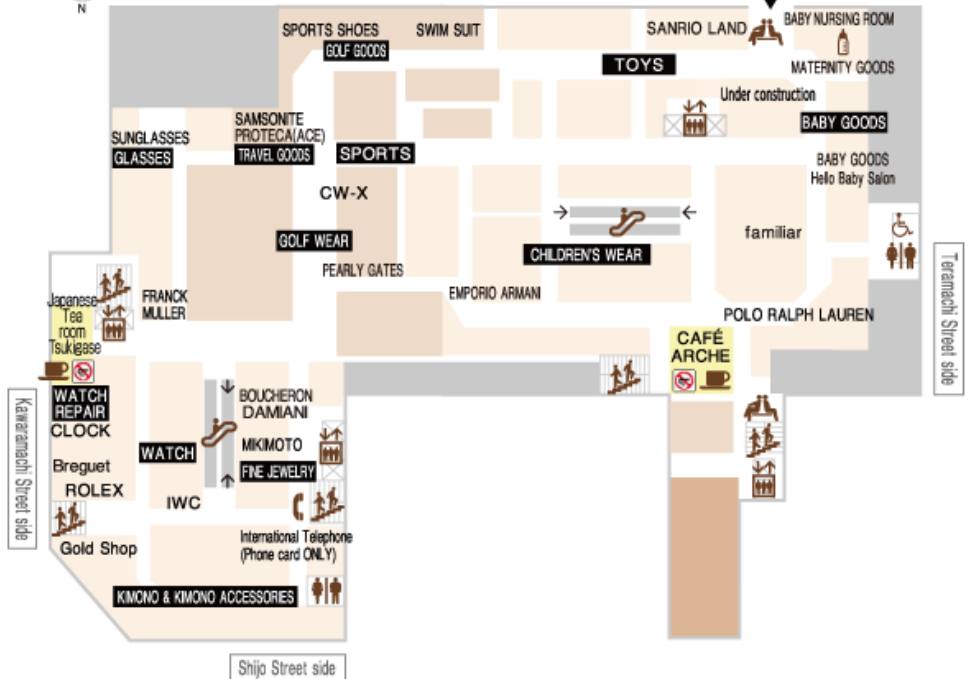

TEA ROOM

REST AREA

NO SMOKING ALL DAY

パウダールーム

ELEVATOR

ESCALATOR

STAIRS

LADIES' AND MEN'S RESTROOM

WHEELCHAIR ACCESSIBLE RESTROOM

TEA ROOM

REST AREA

NO SMOKING ALL DAY

ELEVATOR

ESCALATOR

STAIRS

LADIES AND MEN'S RESTROOM

WHEELCHAIR ACCESSIBLE RESTROOM

PUBLIC TELEPHONE

TEA ROOM

REST AREA

NO SMOKING ALL DAY

BABY NURSING ROOM

	ELEVATOR		ESCALATOR		STAIRS		LADES' AND MENS RESTROOM		PUBLIC TELEPHONE
	TEA ROOM		REST AREA		NO SMOKING ALL DAY		WHEELCHAIR ACCESSIBLE RESTROOM		

RESTAURANT

BABY NURSING ROOM

RESTAURANT CONCIERGE

REST AREA

ATM

SMOKING LOUNGE

NO SMOKING ALL DAY

オストメイト設備