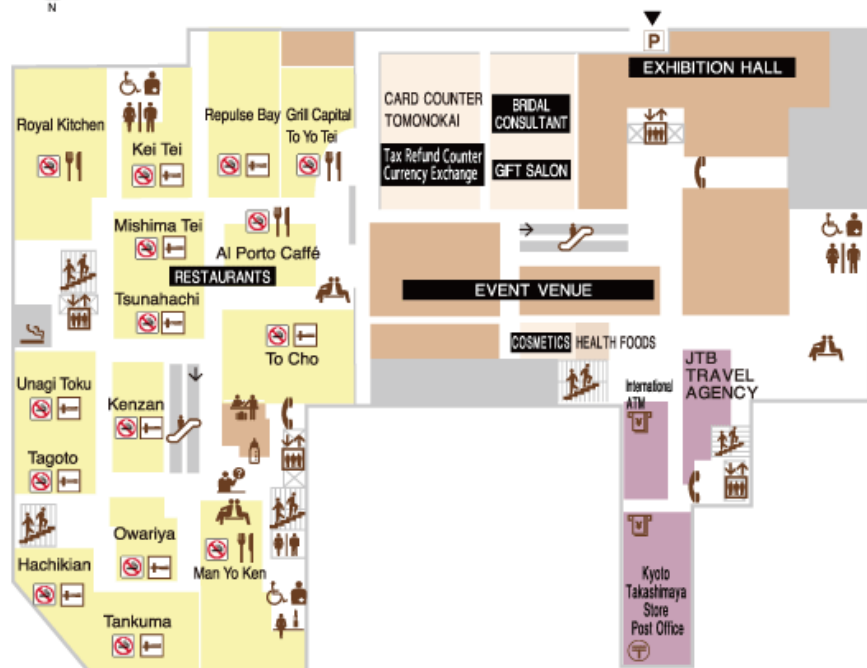

WHEELCHAIR ACCESSIBLE RESTROOM

TEA ROOM

REST AREA

NO SMOKING ALL DAY

ELEVATOR

ESCALATOR

STAIRS

LADIES AND MEN'S RESTROOM

WHEELCHAIR ACCESSIBLE RESTROOM

PUBLIC TELEPHONE

TEA ROOM

REST AREA

NO SMOKING ALL DAY

BABY NURSING ROOM

	ELEVATOR		ESCALATOR		STAIRS		LADES' AND MENS RESTROOM		PUBLIC TELEPHONE
	TEA ROOM		REST AREA		NO SMOKING ALL DAY		WHEELCHAIR ACCESSIBLE RESTROOM		

ELEVATOR

ESCALATOR

STAIRS

LADIES AND MENS RESTROOM

WHEELCHAIR ACCESSIBLE RESTROOM

PUBLIC TELEPHONE

TEA ROOM

RESTAURANT (JAPANESE/CHINESE)

RESTAURANT

BABY NURSING ROOM

RESTAURANT CONCIERGE

REST AREA

ATM

SMOKING LOUNGE

NO SMOKING ALL DAY

オストメイト設備