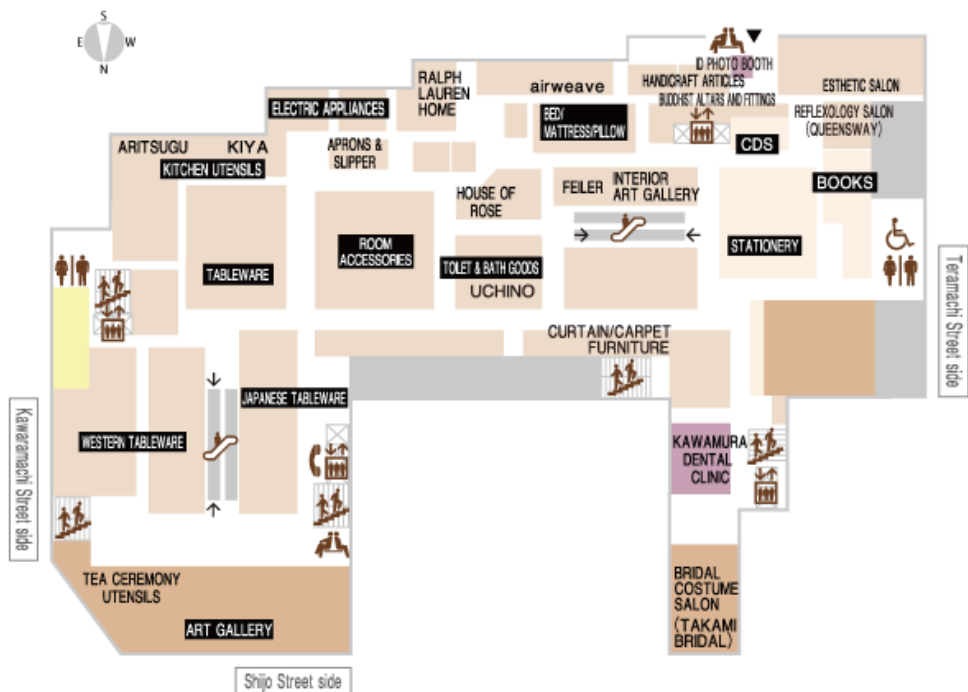

WHEELCHAIR ACCESSIBLE RESTROOM

TEA ROOM

REST AREA

NO SMOKING ALL DAY

ELEVATOR

ESCALATOR

STAIRS

LADIES AND MEN'S RESTROOM

WHEELCHAIR ACCESSIBLE RESTROOM

PUBLIC TELEPHONE

TEA ROOM

REST AREA

NO SMOKING ALL DAY

BABY NURSING ROOM

	ELEVATOR		ESCALATOR		STAIRS		LADES' AND MENS RESTROOM		PUBLIC TELEPHONE
	TEA ROOM		REST AREA		NO SMOKING ALL DAY		WHEELCHAIR ACCESSIBLE RESTROOM		

ELEVATOR

ESCALATOR

STAIRS

LADIES AND MENS RESTROOM

WHEELCHAIR ACCESSIBLE RESTROOM

PUBLIC TELEPHONE

TEA ROOM

RESTAURANT (JAPANESE/CHINESE)

RESTAURANT

BABY NURSING ROOM

RESTAURANT CONCIERGE

REST AREA

ATM

SMOKING LOUNGE

NO SMOKING ALL DAY

オストメイト設備